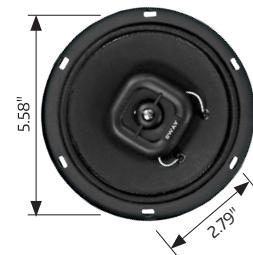

## Coax Speakers

- 45 Watts max power
- 4 OHMS impedance
- Two-pin harness plug
- 1" dome tweeter

ITEM	PART #
4" Coax Speaker	220062

- 70 Watts max power
- 1" Dome tweeter
- 4 OHMS impedance

ITEM	PART #
5" Coax Speaker	220073