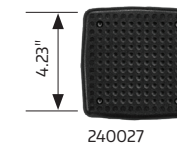

ITEM	PART #
4" Speaker	220040