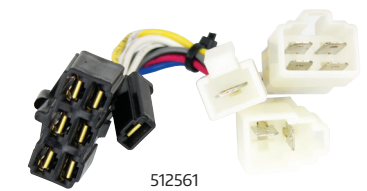

TYM

D6 to TYM