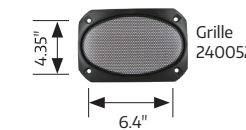

ITEM	PART #
4" x 6" Full-Range Speaker	220053