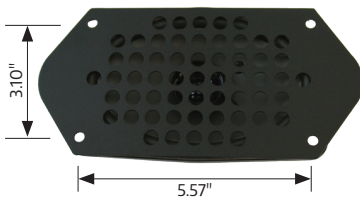

## Speakers with Grilles

- Dual-cone speaker
- 30 Watts max power
- 4 OHMS impedance

ITEM	PART #
4" One-piece speaker with grille	220078
6" One-piece speaker with grille (shown)	220026

- OEM replacement for Case/IH 86/88
- 25 Watts max power
- 4 OHMS impedance