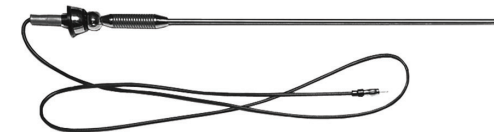

AM/FM Top/Side Antenna

Universal-Mount Antenna

- Single-section 31" steel mast
- Universal top- or side-mount/heavy-duty spring
- Includes 54" antenna cable
- Mast adjustable to 180°
- Male Motorola® plug

ITEM	PART #
AM/FM, Top/Side Universal-Mount Antenna	210098