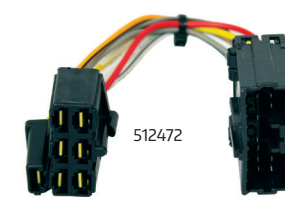

YANMAR

VI080/SV 100-1