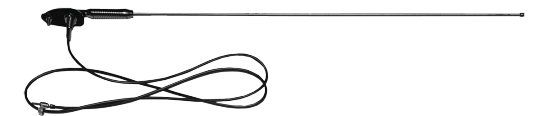

AM/FM Steel-Mast Antennas

Side-Mount Antenna

- Single-section 31" steel mast
- Side-mount/heavy-duty spring
- Includes 54" detachable antenna cable
- Male Motorola® plug

ITEM	PART #
AM/FM Steel-Mast, Side-Mount Antenna	210015
Replacement Mast	210137