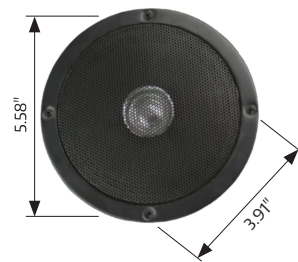

Speakers with Grilles

- Dual-cone speaker
- 30 Watts max power
- 4 OHMS impedance

ITEM	PART #
4" One-piece speaker with grille	220078
6" One-piece speaker with grille (shown)	220026