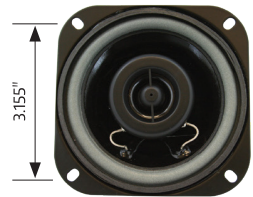

speakers

Coax Speakers

- 45 Watts max power
- 4 OHMS impedance
- Two-pin harness plug
- 1" dome tweeter