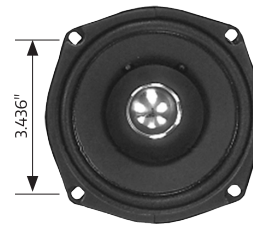

## Coax Speakers

- 45 Watts max power
- 4 OHMS impedance
- Two-pin harness plug
- 1" dome tweeter

ITEM	PART #
4" Coax Speaker	220062

- 70 Watts max power
- 1" Dome tweeter
- 4 OHMS impedance

ITEM	PART #
5" Coax Speaker	220073