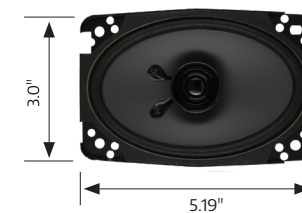

4" x 6" Full-Range Speaker

- 25 Watts max power
- 4 OHMS impedance