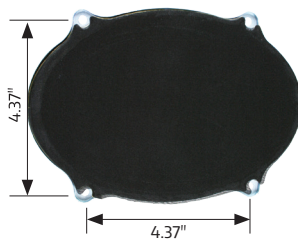

5" x 7" Full-Range Speaker

- 30 Watts max power
- 4 OHMS impedance

ITEM	PART #
5" x 7" Full-Range Speaker	220037

antennas

Reception is crucial. Stay connected with REI antennas and extension cables, available in a variety of models and lengths to fit all types of radios.