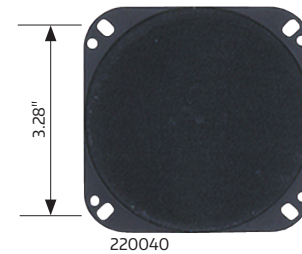

4" Square Speaker

- Full-range speaker
- 30 Watts max power
- 4 OHMS impedance

ITEM	PART #
4" Speaker	220040