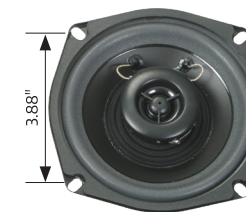

5.25" Speaker with Poly Cone

- 10 Watts max power
- 4 OHMS impedance
- 100 Watts max power
- 4 OHMS impedance
- 1" dome tweeter