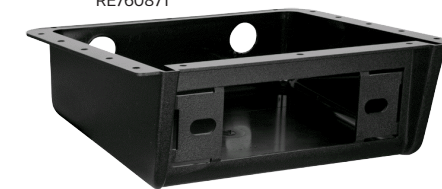

radio kits

Yanmar Custom Kits

AM FM AUX WB

AM FM AUX WB BT

Kits includes:

- Flexible AM/FM antenna with 60" cable (210066)
- Mounting hardware

ITEM	PART #
Yanmar ST-1050 Excavator Kit	760962
Yanmar ST-5050 Excavator Kit	760950

Roof-Mount Stereo Universal Housings

AM FM AUX WB

- Universal mounting
- 7.75" W x 8.5" H x 5.25" D
- 12 VDC negative ground
- Includes antenna with 60" cable

ITEM	PART #
ST-1000 Roof-Mount Kit with bare wires	760914

AM FM AUX WB

- Universal mounting
- 21.5" W x 2.7" H x 8.75" D
- 12 VDC negative ground

ITEM	PART #
REC-2-4W ST-1000	760910

Roof-Mount Stereo Universal Housings

MP3 WMA USB BT iPod AM FM AUX WB

- Flexible AM/FM antenna with 60" cable (210066)
- Mounting hardware

ITEM	PART #
ST-5050 Roof-Mount Kit	760945

MP3 WMA USB BT AM FM AUX WB

- Two 4" weatherproof speakers
- Universal mounting bracket
- Great solution for skid steers and smaller equipment

ITEM	PART #
AW-20 Kit	750292

Universal Housings

RE760871

RE550344

- Built-in stereo speakers (760871)
- Universal mounting
- 21.75" W x 2.75" H x 9" D (760871)
- 10" W x 3.5" H x 9" D (550344)
- Mounts flush to header
- Includes mounting hardware (550344)

ITEM	PART #
Roof-mount stereo universal housing	760871
Roof-mount stereo universal housing without speakers	550344