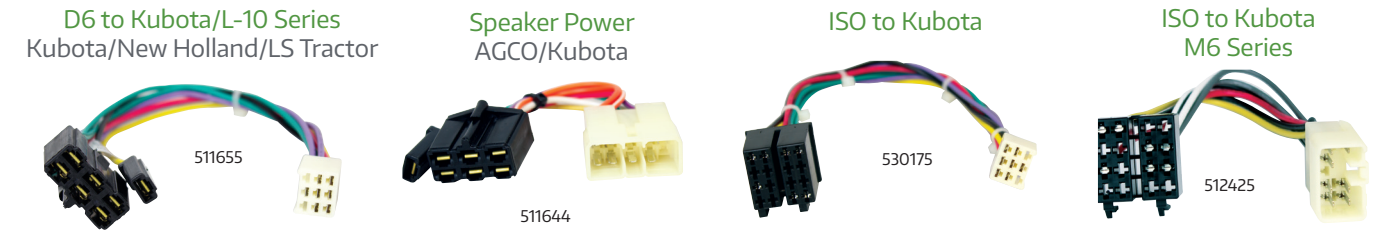

radio harnesses

AGCO

KUBOTA

CASE/IH

CATERPILLAR

KIOTI

KOMATSU

MAHINDRA/KUBOTA

DOOSAN

HITACHI

HYUNDAI

NEW HOLLAND BOOMER/LS TRACTOR

TYM

JOHN DEERE

YANMAR

REI also supports the following dealers:

- Bobcat
- Branson
- Daewoo
- DEUTZ-FAHR
- Gehl/Mustang
- Kenworth
- Kioti
- Komatsu
- Mahindra
- Manitou
- Peterbilt
- Sterling
- TYM
- Volvo

Call 800.228.9275 for more information.